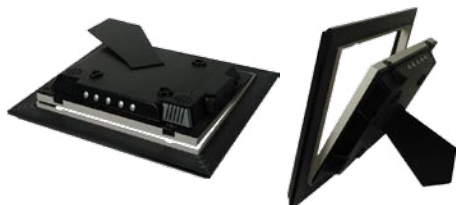

Proprietary Interchangeable Frame & Mat Design

Easily change frame molding by operating the two clips on the main unit